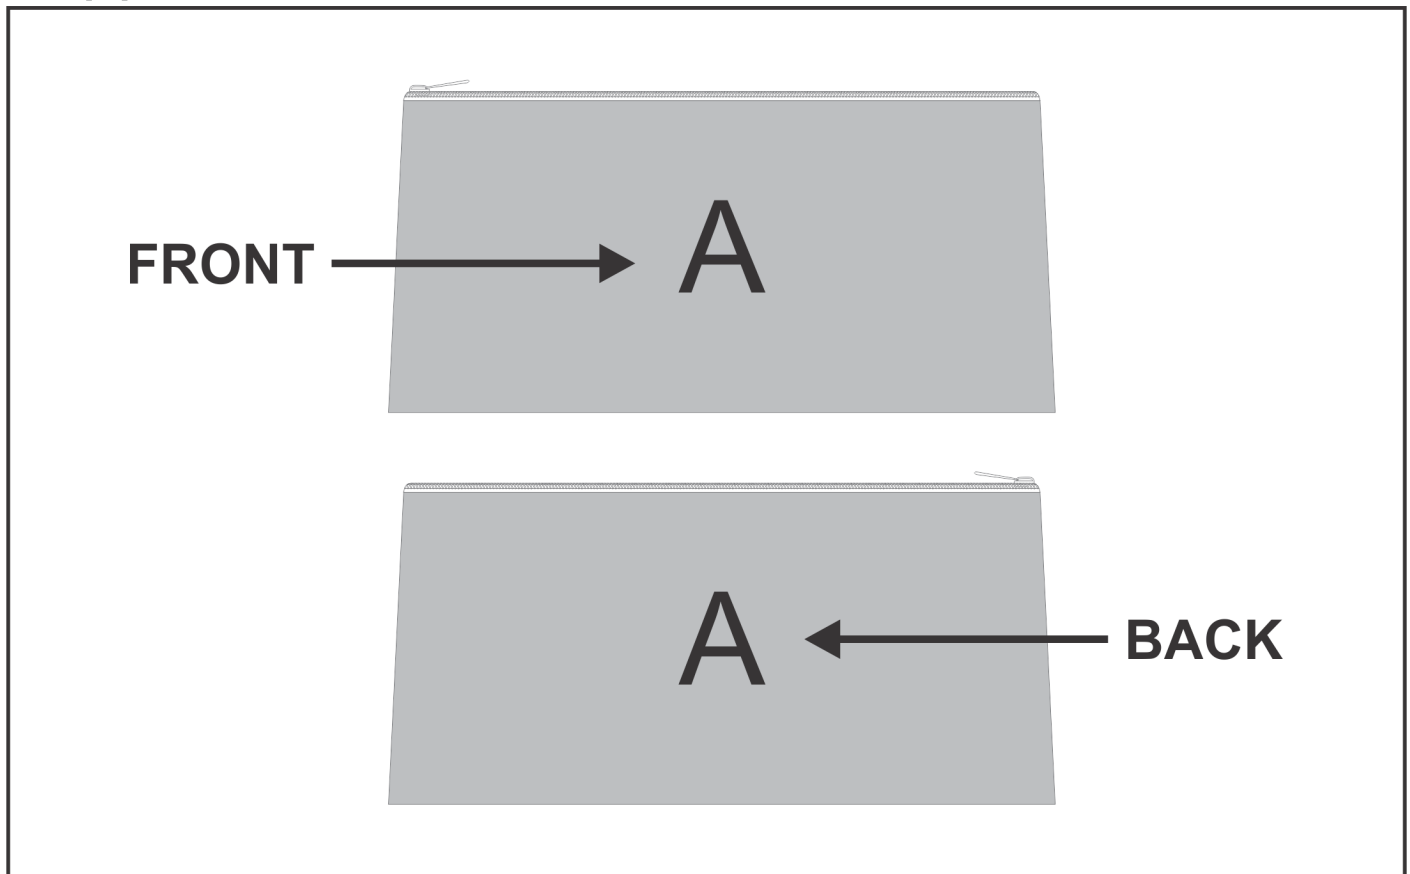

SC-HP-4-G

Hoppla Cosmic Pencil Case

Need to know:

- Includes 1-Position Sublimation (setup fees apply)
- **Please Note: We cannot guarantee 100% logo Alignment on all Brandable Panels.**

Branding Options:

Position A

1. Custom Sublimation A (CPSUB-A)
Full Colour
Size: 348mm wide x 323mm high